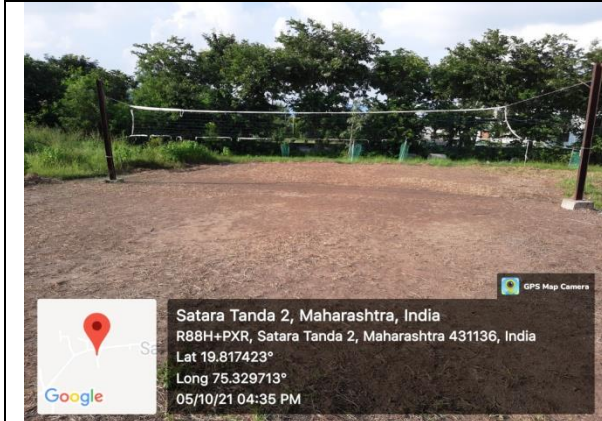

Volleyball Court